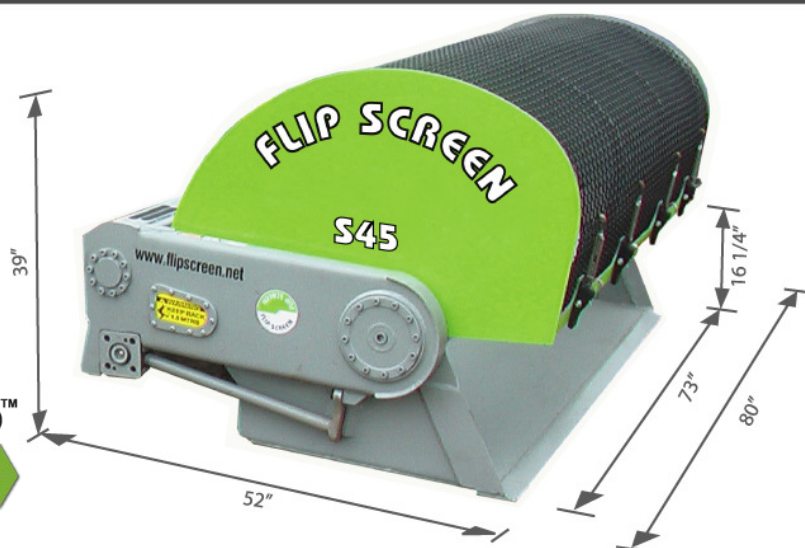

NASCO-OP^{TM}
Power of Numbers
800-321-3396

* The FlipScreen logo is a registered Australian trademark (trademark pending in US at time of publication) and is subject to copyright. © Copyright. All data in this brochure is correct at time of publication. No responsibility will be taken by Flip Screen Australia Pty Ltd for any errors or omissions.

WWW.FLIPSCREEN.NET