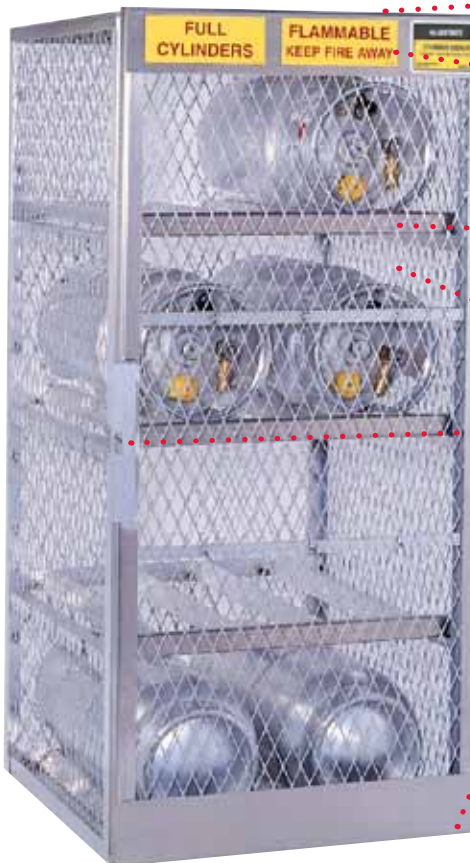

Cylinder Lockers FOR COMPRESSED GAS

Non-rusting, durable and secure storage for LPG and compressed gas cylinders.

- Weather-resistant, all-welded aluminum construction stands up to abusive outdoor elements – won't rust, discolor or corrode.
- Unique slanted roof design sheds rain and ice.
- Quick-look, wire mesh sides prevent dangerous build-up of flammable gases.
- 66% lighter than steel for easy placement and handling.
- Heavy-gauge aluminum construction is 20% heavier than similar models – the heaviest gauge aluminum locker available. Extruded frame adds exceptional strength.
- Four labels included: (2 warning, 2 identification).
- Ships fully assembled – saves set-up time.

23003

Sloped roof design sheds water and ice. Solid top reinforces stability.

Comes complete with warning and full/empty cylinder labels.

Extruded .125" (3mm) thick, heavy aluminum framework provides superior strength.

Easy-to-use rack positions cylinders securely and stores 20 and 33 lb. (9 and 15 kg.) cylinders.

Heavy, expanded, .065" (1.65mm) thick aluminum mesh panels and all-welded construction resist abusive outdoor elements – won't rust or discolor.

A pre-drilled hole at each corner accepts 1/2" (12.7mm) anchor bolts for maximum security and stability.

Cylinders stay clear of ground with heavy-duty bottom rack on horizontal locker or strong floor plate on vertical storage locker.