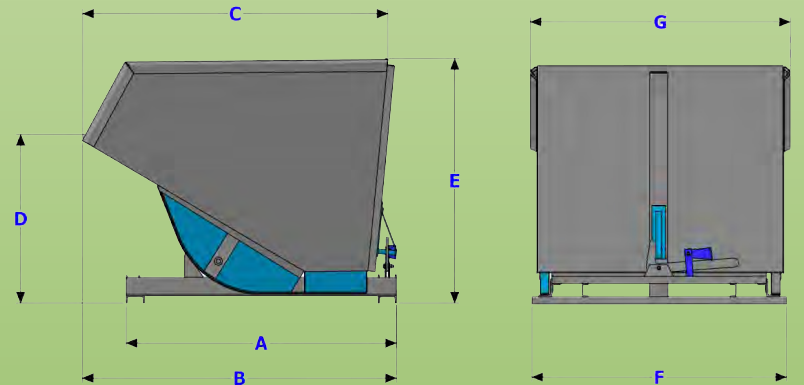

### Self Aligning Rocker System

- No pegs, stays aligned with the base
- Increased product life

### CNC Cut Components

### Colors Available:

- Black
- Safety Blue
- BFI Blue
- Safety Red
- Safety Yellow
- The Home Depot Orange
- GFL Lime Green
- UPS brown

SIZE	MODEL	WT	CAPACITY	A	B	C	D	E	F	G
1/4 YD	SUP-025HD	370	3,000 lbs	36 1/2"	44 5/8"	42"	22 1/4"	24 5/8"	32 7/8"	33"
1/2 YD	SUP-050HD	420	4,000 lbs	42 1/2"	46 1/2"	43 5/8"	27 3/4"	31 1/4"	39 1/4"	39"
3/4 YD	SUP-075HD	530	5,000 lbs	48"	59 1/2"	58 5/8"	31"	34 3/4"	39 1/4"	39"
1 YD	SUP-100HD	545	6,000 lbs	48"	61 5/8"	60 1/8"	33 7/8"	37 7/8"	39 1/4"	39 1/8"
1 1/2 YD	SUP-150HD	664	6,000 lbs	48"	61 3/4"	59"	35 1/2"	40"	41 1/2"	57"
2 YD	SUP-200HD	890	6,000 lbs	59"	57 5/8"	56 1/2"	37 5/8"	47 3/4"	57"	58"
2 1/2 YD	SUP-250HD	960	6,000 lbs	59"	68 5/8"	66 5/8"	36 3/4"	53 1/4"	57"	58 1/8"
3 YD	SUP-300HD	1051	5,000 lbs	59"	68 1/4"	67 3/8"	37 1/4"	54 1/4"	57"	63 1/8"
4 YD	SUP-400HD	1230	4,000 lbs	59"	69 3/8"	66 5/8"	35 1/8"	53 3/8"	57"	87 1/8"
5 YD	SUP-500HD	1370	4,000 lbs	59"	69 1/2"	66 1/4"	36 3/8"	53 3/8"	57"	108 1/8"