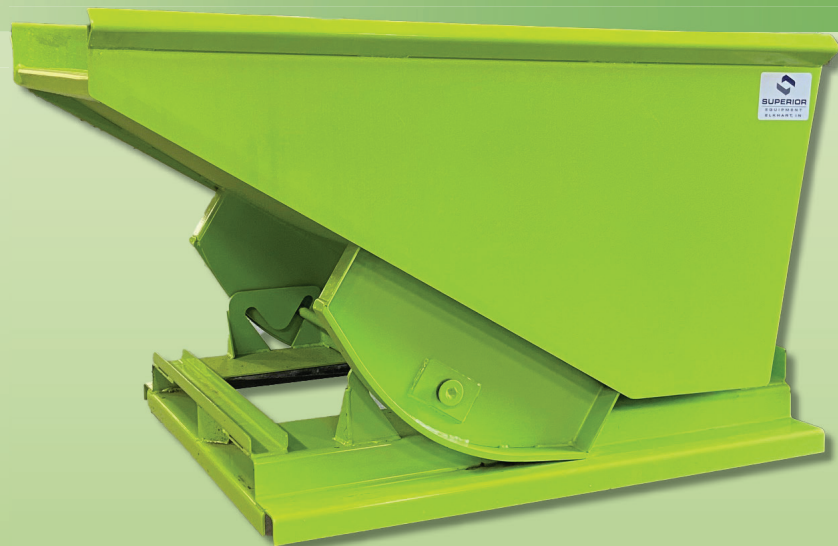

CNC Cut Components

Colors Available:

- Black
- Safety Blue
- BFI Blue
- Safety Red
- Safety Yellow
- The Home Depot Orange
- GFL Lime Green
- UPS brown