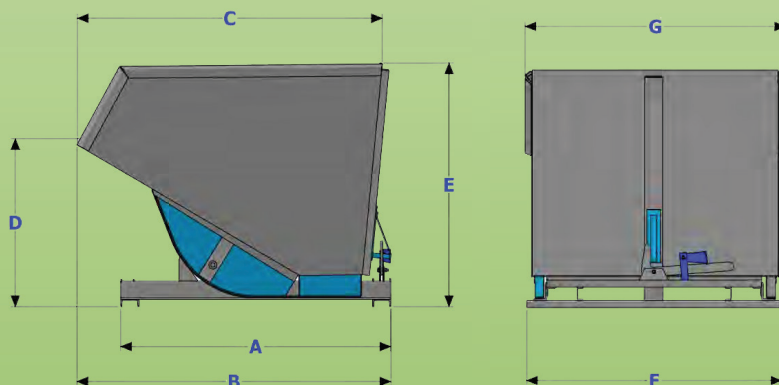

### Self Aligning Rocker System

- No pegs, stays aligned with the base
- Increased product life

### CNC Cut Components

### Colors Available:

- Black
- Safety Blue
- BFI Blue
- Safety Red
- Safety Yellow
- The Home Depot Orange
- GFL Lime Green
- UPS brown

SIZE	MODEL	WT	CAPACITY	A	B	C	D	E	F	G
1/4 YD	SUP-SD025HD	370	3,000 lbs	36 1/2"	45 3/8"	42"	22 3/8"	24 7/8"	32 7/8"	33"
1/2 YD	SUP-SD050HD	420	4,000 lbs	42 1/2"	47"	43 5/8"	27 1/8"	31 1/4"	49 1/4"	39"
3/4 YD	SUP-SD075HD	530	5,000 lbs	48"	60"	58 5/8"	30 3/8"	35"	39 1/4"	39"
1 YD	SUP-SD100HD	545	6,000 lbs	48"	62 1/4"	60"	33 3/4"	38"	39 1/4"	39 1/8"
1 1/2 YD	SUP-SD150HD	664	6,000 lbs	48"	61 3/4"	59"	35 1/2"	40"	41 1/2"	57"
2 YD	SUP-SD200HD	890	6,000 lbs	59"	59 5/8"	59 5/8"	39 1/2"	46 5/8"	57"	58 1/8"
2 1/2 YD	SUP-SD250HD	960	6,000 lbs	59"	68 7/8"	68"	36 1/8"	53 1/2"	57"	58 1/8"
3 YD	SUP-SD300HD	1051	5,000 lbs	59"	68 7/8"	68"	36 1/8"	53 1/2"	57"	63 1/8"
4 YD	SUP-SD400HD	1230	4,000 lbs	59"	68 7/8"	68"	36 1/8"	53 1/2"	57"	87 1/8"
5 YD	SUP-SD500HD	1370	4,000 lbs	59"	68 7/8"	68"	36 1/8"	53 1/2"	57"	109 1/8"